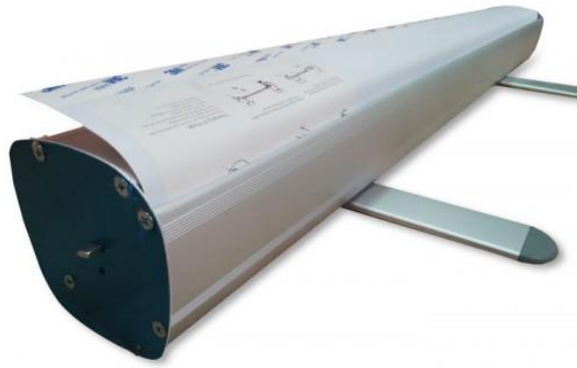

ROLL UP BUNTING

Roll Up Bunting

Code : RU120

Size : 120cm (W) x 200 (H); 47.2" (W) x 78.7" (H)

Graphic Size : 117.5cm (W) x 201cm (H); 46.25" (W) x 79" (H)

Material : Synthetic Paper

Stand : Aluminum roller stand

Harga : RM478

Artwork size :
120 cm(W) x 200 cm(H)
(4 ft x 6.5 ft)
Stand :
Aluminum Roller Stand