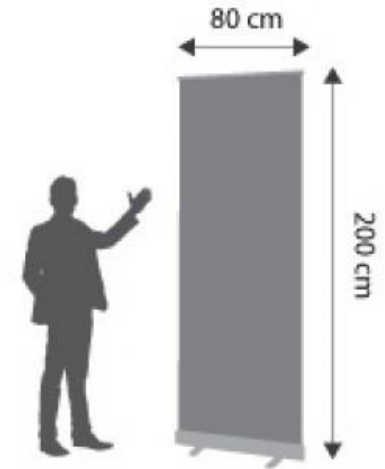

ROLL UP BUNTING

Roll Up Bunting

Code : RU60-PP-ES

Size : 60cm (W) x 200 (H); 23.2" (W) x 78.7" (H)

Graphic Size : 58.5cm (W) x 205cm (H); 23" (W) x 79" (H)

Material : PP Synthetic Paper 240micron

Stand : Grade A Aluminum Roller Stand

Printing : Full colour ECO Solvent Print (Hi Resolution)

Harga : RM150

Artwork size :
60 cm(W) x 200 cm(H)
(2 ft x 6.5 ft)
Stand :
Aluminum Roller Stand

ROLL UP BUNTING

Roll Up Bunting

Code : RU80-PP-ES

Size : 80cm (W) x 200cm (H)

Graphic Size:

79cm (W) x 207cm (H) ; important information -- 3cm from top , 6cm from bottom , 1cm from left and 1cm from right.

Material : Synthetic Paper

Stand : Aluminum roller stand

Harga : RM160

Artwork size :
80 cm(W) x 200 cm(H)
(2.5 ft x 6.5 ft)
Stand :
Aluminum Roller Stand

Pole size : 4.6 m (15 ft)

Total height : 4.1 m (13.5 ft)

Process day : 10 to 14 Working Days

Harga : RM648

Artwork size :
70 cm(W) x 340 cm(H)
(2.3 ft x 11 ft)
Pole size : 4.6 m (15 ft)
Total height : 4.1 m (13.5 ft)