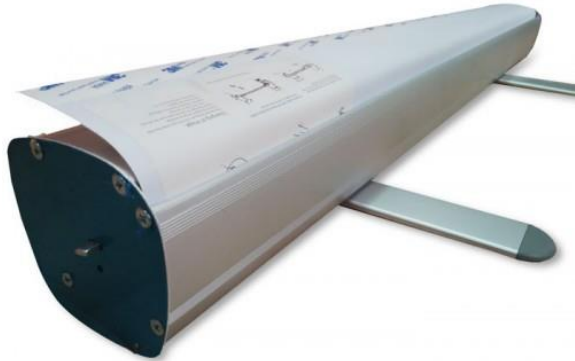

ROLL UP BUNTING

Roll Up Bunting

Code : RU60-PP-ES

Size : 60cm (W) x 200 (H); 23.2" (W) x 78.7" (H)

Graphic Size : 58.5cm (W) x 205cm (H); 23" (W) x 79" (H)

Material : PP Synthetic Paper 240micron

Stand : Grade A Aluminum Roller Stand

Printing : Full colour ECO Solvent Print (Hi Resolution)

Harga : RM150

Artwork size :
60 cm(W) x 200 cm(H)
(2 ft x 6.5 ft)
Stand :
Aluminum Roller Stand