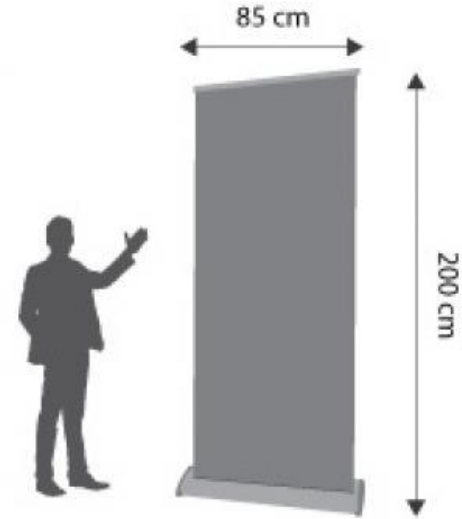

Size : 240cm (W) x 200cm (H)

Material : Tarpaulin 0.38gsm

Stand : Luxury Aluminum roller stand

Harga : RM1500

Artwork size :
240 cm(W) x 200 cm(H)
(7.8 ft x 6.5 ft)
Stand :
Aluminum Roller Stand

ROLL UP BUNTING

LUXURY Roll Up Bunting

Code : LRU85-PP-ML

Size : 85cm (W) x 200cm (H)

Graphic Size : 85cm (W) x 207cm (H)

Material : Synthetic Paper + Matte Lamination

Stand : Luxury Aluminum roller stand

Harga : RM460

Artwork size :
85 cm(W) x 200 cm(H)
(2.8 ft x 6.5 ft)
Stand :
Luxury Aluminum Roller Stand