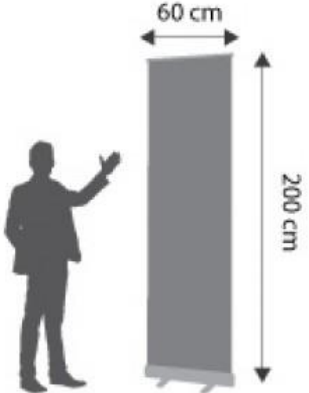

ROLL UP BUNTING

Roll Up Bunting

Code : RU60-PP-ES

Size : 60cm (W) x 200 (H); 23.2" (W) x 78.7" (H)

Graphic Size : 58.5cm (W) x 205cm (H); 23" (W) x 79" (H)

Material : PP Synthetic Paper 240micron

Stand : Grade A Aluminum Roller Stand

Printing : Full colour ECO Solvent Print (Hi Resolution)

Harga : RM150

Artwork size :
60 cm(W) x 200 cm(H)
(2 ft x 6.5 ft)
Stand :
Aluminum Roller Stand