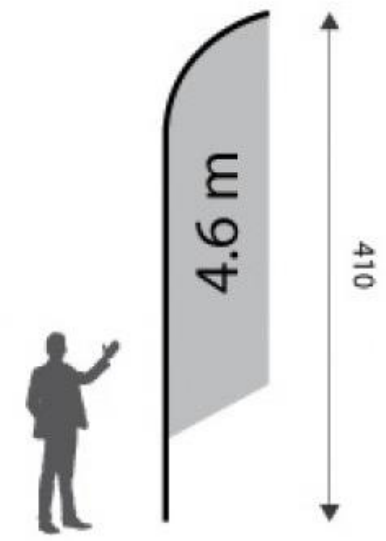

Total height : 2.6 m (8.5 ft)

Process day : 10 to 14 Working Days

Harga : RM540

WIND FLAG / BEACH BANNER

Feather Flag 3.4m (M)

Artwork size : 60 cm(W) x 240 cm(H)(2 ft x 8 ft)

Pole size : 3.4 m (11 ft)

Total height : 3.1 m (10 ft)

Process day : 10 to 14 Working Days

Harga : RM648

Artwork size :
60 cm(W) x 240 cm(H)
(2 ft x 8 ft)
Pole size : 3.4 m (11 ft)
Total height : 3.1 m (10 ft)

WIND FLAG / BEACH BANNER

Feather Flag 4.6m (L)

Artwork size : 70 cm(W) x 340 cm(H) (2.3 ft x 11 ft)

Pole size : 4.6 m (15 ft)

Total height : 4.1 m (13.5 ft)

Process day : 10 to 14 Working Days

Harga : RM648

Artwork size :
70 cm(W) x 340 cm(H)
(2.3 ft x 11 ft)
Pole size : 4.6 m (15 ft)
Total height : 4.1 m (13.5 ft)

WIND FLAG / BEACH BANNER

Feather Flag 5.6 (XL)

Artwork size : 80 cm(W) x 410 cm(H) (2.6 ft x 13.5 ft)

Pole size : 5.6 m (18 ft)

Total height : 5 m (16.5 ft)

Process day : 10 to 14 Working Days

Harga : RM648