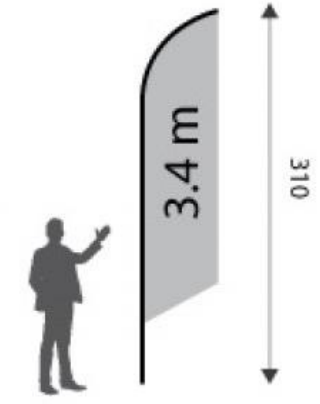

Harga : RM478

Artwork size :
120 cm(W) x 200 cm(H)
(4 ft x 6.5 ft)
Stand :
Aluminum Roller Stand

WIND FLAG / BEACH BANNER

Feather Flag 2.8m (S)

Artwork size : 50 cm(W) x 200 cm(H) (1.7 ft x 6.5 ft)

Pole size : 2.8 m (9 ft)

Total height : 2.6 m (8.5 ft)

Process day : 10 to 14 Working Days

Harga : RM540

WIND FLAG / BEACH BANNER

Feather Flag 3.4m (M)

Artwork size : 60 cm(W) x 240 cm(H)(2 ft x 8 ft)

Pole size : 3.4 m (11 ft)

Total height : 3.1 m (10 ft)

Process day : 10 to 14 Working Days

Harga : RM648

Artwork size :
60 cm(W) x 240 cm(H)
(2 ft x 8 ft)
Pole size : 3.4 m (11 ft)
Total height : 3.1 m (10 ft)

WIND FLAG / BEACH BANNER

Feather Flag 4.6m (L)

Artwork size : 70 cm(W) x 340 cm(H) (2.3 ft x 11 ft)

Pole size : 4.6 m (15 ft)

Total height : 4.1 m (13.5 ft)

Process day : 10 to 14 Working Days

Harga : RM648

Artwork size :
70 cm(W) x 340 cm(H)
(2.3 ft x 11 ft)
Pole size : 4.6 m (15 ft)
Total height : 4.1 m (13.5 ft)