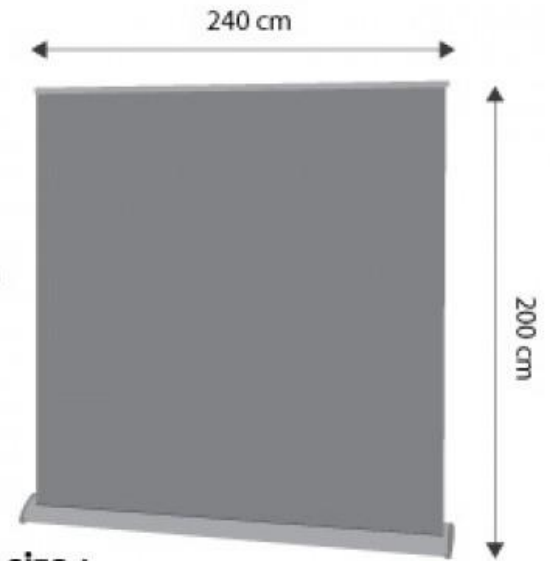

ROLL UP BUNTING

Giant Roll Up Bunting

Code : GRU240-Tar

Size : 240cm (W) x 200cm (H)

Material : Tarpaulin 0.38gsm

Stand : Luxury Aluminum roller stand

Harga : RM1500

Artwork size :
240 cm(W) x 200 cm(H)
(7.8 ft x 6.5 ft)
Stand :
Aluminum Roller Stand