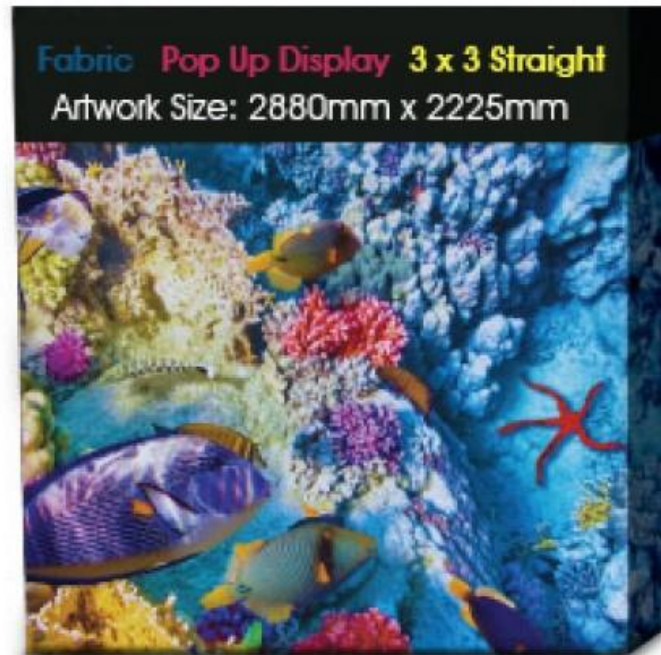

Backdrop

Fabric Pop Up Display

Size : 273cm (W) x 222.5 (H)

Material : Fabric

Packing : Canvas Case

Printing : Full colour Dye Sublimation Print (Hi Resolution).

Working Day : 9 working days

Harga

Fabric Pop Up Display 3X1 = RM1200

Fabric Pop Up Display 3X3 STRAIGHT = RM2600

Fabric Pop Up Display 3X3 CURVE = RM2600

Backdrop

Pop Up Display

Code : BD-PD

Size: Curve (265cm (W) x 230cm (H))

Straight : 285cm (W) x 230cm (H)