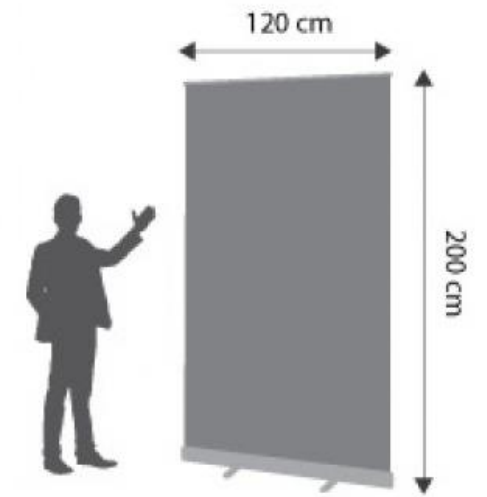

Graphic Size:

79cm (W) x 207cm (H) ; important information -- 3cm from top , 6cm from bottom , 1cm from left and 1cm from right.

Material : Synthetic Paper

Stand : Aluminum roller stand

Harga : RM160

Artwork size :
80 cm(W) x 200 cm(H)
(2.5 ft x 6.5 ft)
Stand :
Aluminum Roller Stand

ROLL UP BUNTING

Roll Up Bunting

Code : RU120

Size : 120cm (W) x 200 (H); 47.2" (W) x 78.7" (H)

Graphic Size : 117.5cm (W) x 201cm (H); 46.25" (W) x 79" (H)

Material : Synthetic Paper

Stand : Aluminum roller stand

Harga : RM478

Artwork size :
120 cm(W) x 200 cm(H)
(4 ft x 6.5 ft)
Stand :
Aluminum Roller Stand

WIND FLAG / BEACH BANNER

Feather Flag 2.8m (S)

Artwork size : 50 cm(W) x 200 cm(H) (1.7 ft x 6.5 ft)

Pole size : 2.8 m (9 ft)

Pole size : 4.6 m (15 ft)

Total height : 4.1 m (13.5 ft)

Process day : 10 to 14 Working Days

Harga : RM648

Artwork size :
70 cm(W) x 340 cm(H)
(2.3 ft x 11 ft)
Pole size : 4.6 m (15 ft)
Total height : 4.1 m (13.5 ft)