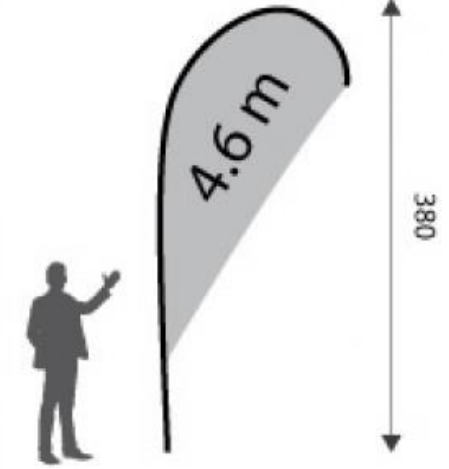

Pole size : 2.8 m (9 ft)

Total height : 2.25 m (7.4 ft)

Process day : 10 to 14 Working Days

Harga : RM540

Artwork size :

75 cm(W) x 160 cm(H)
(2.5 ft x 5.2 ft)

Pole size : 2.8 m (9 ft)

Total height : 2.25 m (7.4 ft)

275
(9 ft)

WIND FLAG / BEACH BANNER

Teardrop Flag 2.8m (M)

Artwork size : 75 cm(W) x 160 cm(H) (2.5 ft x 5.2 ft)

Pole size : 2.8 m (9 ft)

Total height : 2.25 m (7.4 ft)

Process day : 10 to 14 Working Days

Harga : RM540

Artwork size :

75 cm(W) x 160 cm(H)
(2.5 ft x 5.2 ft)

Pole size : 2.8 m (9 ft)

Total height : 2.25 m (7.4 ft)

WIND FLAG / BEACH BANNER

Teardrop Flag 4.6m (L)

Artwork size : 110 cm(W) x 290 cm(H) (3.6 ft x 9.5 ft)

Pole size : 4.6 m (15 ft)

Total height : 3.8 m (12.5 ft)

Process day : 10 to 14 Working Days

Harga : RM756

Artwork size :

110 cm(W) x 290 cm(H)
(3.6 ft x 9.5 ft)

Pole size : 4.6 m (15 ft)

Total height : 3.8 m (12.5 ft)