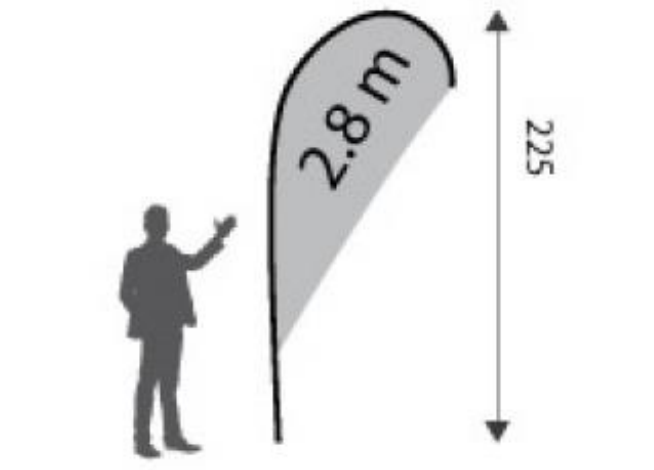

WIND FLAG / BEACH BANNER

Teardrop Flag 2.8m (M)

Artwork size : 75 cm(W) x 160 cm(H) (2.5 ft x 5.2 ft)

Pole size : 2.8 m (9 ft)

Total height : 2.25 m (7.4 ft)

Process day : 10 to 14 Working Days

Harga : RM540

275
(9 ft)

WIND FLAG / BEACH BANNER

Teardrop Flag 2.8m (M)

Artwork size : 75 cm(W) x 160 cm(H) (2.5 ft x 5.2 ft)

Pole size : 2.8 m (9 ft)

Total height : 2.25 m (7.4 ft)

Process day : 10 to 14 Working Days

Harga : RM540

Artwork size :

75 cm(W) x 160 cm(H)
(2.5 ft x 5.2 ft)

Pole size : 2.8 m (9 ft)

Total height : 2.25 m (7.4 ft)

WIND FLAG / BEACH BANNER

Teardrop Flag 4.6m (L)

Artwork size : 110 cm(W) x 290 cm(H) (3.6 ft x 9.5 ft)

Pole size : 4.6 m (15 ft)

Total height : 3.8 m (12.5 ft)

Process day : 10 to 14 Working Days

Harga : RM756

Artwork size :

110 cm(W) x 290 cm(H)
(3.6 ft x 9.5 ft)

Pole size : 4.6 m (15 ft)

Total height : 3.8 m (12.5 ft)