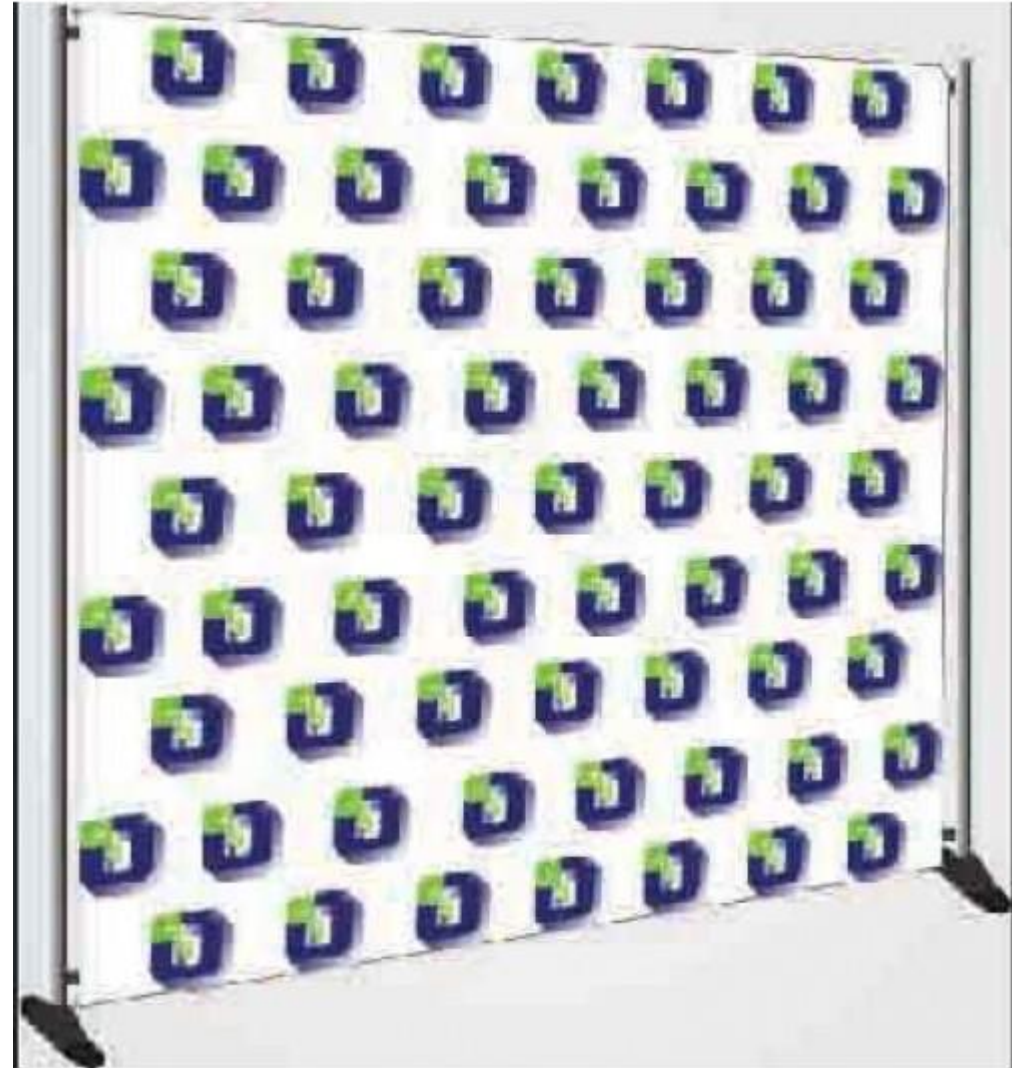

Backdrop

Stretch / Jumbo Stand Backdrop

Tarpaulin 0.38gsm

Stand : Jumbo Stand

Printing : Full colour Solvent Print (Hi Resolution)

Harga :

Size 94 inch x 94 inch = RM560

Size 60 inch x 60 inch = RM396