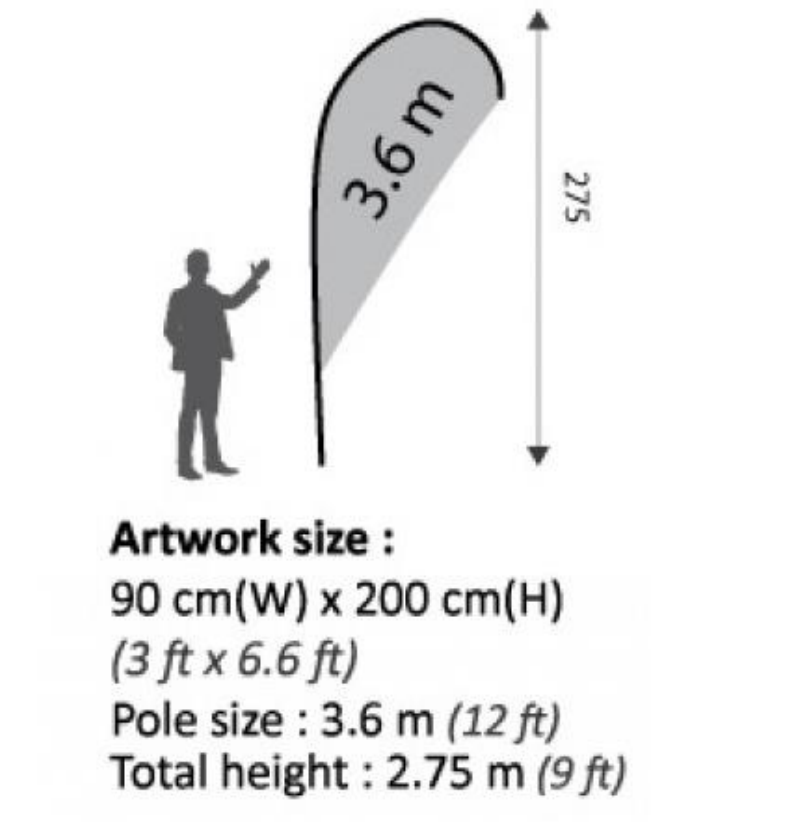

WIND FLAG / BEACH BANNER

Teardrop Flag 2.8m (M)

Artwork size : 75 cm(W) x 160 cm(H) (2.5 ft x 5.2 ft)

Pole size : 2.8 m (9 ft)

Total height : 2.25 m (7.4 ft)

Process day : 10 to 14 Working Days

Harga : RM540

275
(9 ft)