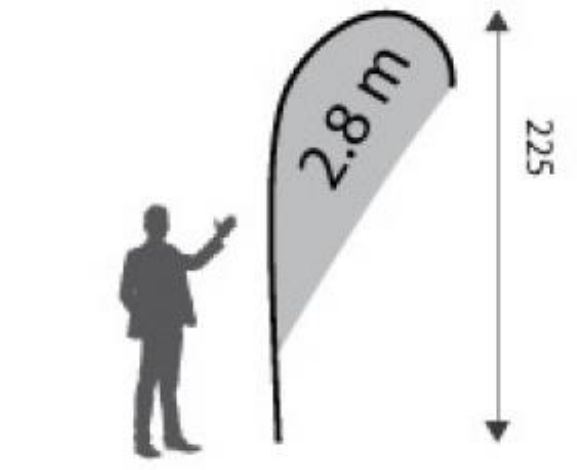

Pole size : 4.6 m (15 ft)

Total height : 4.1 m (13.5 ft)

Process day : 10 to 14 Working Days

Harga : RM648

Artwork size :
70 cm(W) x 340 cm(H)
(2.3 ft x 11 ft)
Pole size : 4.6 m (15 ft)
Total height : 4.1 m (13.5 ft)

WIND FLAG / BEACH BANNER

Feather Flag 5.6 (XL)

Artwork size : 80 cm(W) x 410 cm(H) (2.6 ft x 13.5 ft)

Pole size : 5.6 m (18 ft)

Total height : 5 m (16.5 ft)

Process day : 10 to 14 Working Days

Harga : RM648

Artwork size :
80 cm(W) x 410 cm(H)
(2.6 ft x 13.5 ft)
Pole size : 5.6 m (18 ft)
Total height : 5 m (16.5 ft)

WIND FLAG / BEACH BANNER

Teardrop Flag 2.8m (S)

Artwork size : 75 cm(W) x 160 cm(H) (2.5 ft x 5.2 ft)

Pole size : 2.8 m (9 ft)

Total height : 2.25 m (7.4 ft)

Process day : 10 to 14 Working Days

Harga : RM540

Artwork size :

75 cm(W) x 160 cm(H)
(2.5 ft x 5.2 ft)

Pole size : 2.8 m (9 ft)

Total height : 2.25 m (7.4 ft)