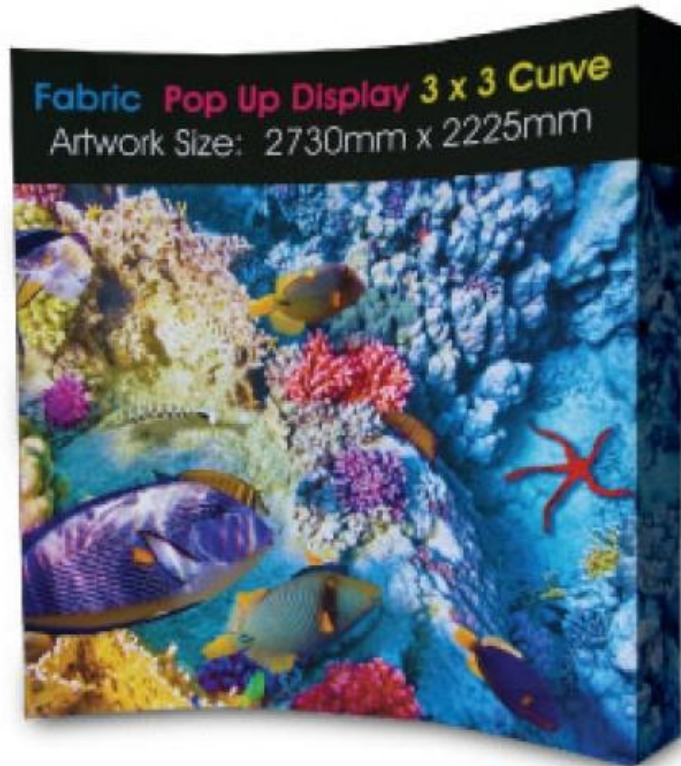

Backdrop

Fabric Pop Up Display

Size : 273cm (W) x 222.5 (H)

Material : Fabric

Packing : Canvas Case

Printing : Full colour Dye Sublimation Print (Hi Resolution).

Working Day : 9 working days

Harga

Fabric Pop Up Display 3X1 = RM1200

Fabric Pop Up Display 3X3 STRAIGHT = RM2600

Fabric Pop Up Display 3X3 CURVE = RM2600

Backdrop

Pop Up Display

Code : BD-PD

Size: Curve (265cm (W) x 230cm (H))

Straight : 285cm (W) x 230cm (H)