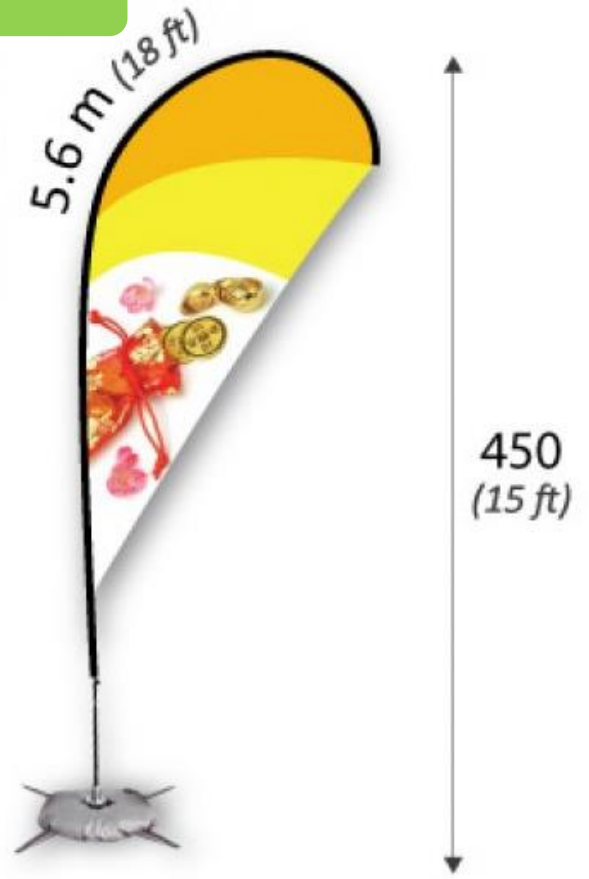

Artwork size :

75 cm(W) x 160 cm(H)
(2.5 ft x 5.2 ft)

Pole size : 2.8 m (9 ft)

Total height : 2.25 m (7.4 ft)

WIND FLAG / BEACH BANNER

Teardrop Flag 4.6m (L)

Artwork size : 110 cm(W) x 290 cm(H) (3.6 ft x 9.5 ft)

Pole size : 4.6 m (15 ft)

Total height : 3.8 m (12.5 ft)

Process day : 10 to 14 Working Days

Harga : RM756

Artwork size :

110 cm(W) x 290 cm(H)
(3.6 ft x 9.5 ft)

Pole size : 4.6 m (15 ft)

Total height : 3.8 m (12.5 ft)

WIND FLAG / BEACH BANNER

Teardrop Flag 5.6m (XL)

Artwork size : 130 cm(W) x 350 cm(H)(4.3 ft x 11.5 ft)

Pole size : 5.6 m (18 ft)

Total height : 4.5 m (15 ft)

Process day : 10 to 14 Working Days

Harga : RM756

Artwork size :
130 cm(W) x 350 cm(H)
(4.3 ft x 11.5 ft)
Pole size : 5.6 m (18 ft)
Total height : 4.5 m (15 ft)

PROMOTION COUNTER

Budget Promotion Counter

Budget Promotion Counter

Budget Sampling Booth

Dimensions(cm): W:80cm H:170cm D:40cm