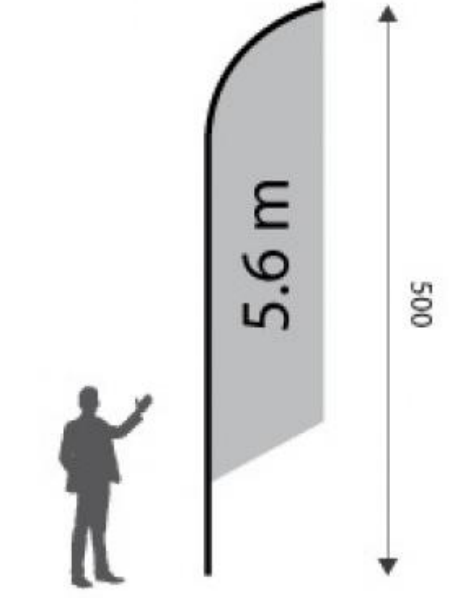

Pole size : 4.6 m (15 ft)

Total height : 4.1 m (13.5 ft)

Process day : 10 to 14 Working Days

Harga : RM648

Artwork size :
70 cm(W) x 340 cm(H)
(2.3 ft x 11 ft)
Pole size : 4.6 m (15 ft)
Total height : 4.1 m (13.5 ft)

WIND FLAG / BEACH BANNER

Feather Flag 5.6 (XL)

Artwork size : 80 cm(W) x 410 cm(H) (2.6 ft x 13.5 ft)

Pole size : 5.6 m (18 ft)

Total height : 5 m (16.5 ft)

Process day : 10 to 14 Working Days

Harga : RM648

Artwork size :
80 cm(W) x 410 cm(H)
(2.6 ft x 13.5 ft)
Pole size : 5.6 m (18 ft)
Total height : 5 m (16.5 ft)

WIND FLAG / BEACH BANNER

Teardrop Flag 2.8m (S)

Artwork size : 75 cm(W) x 160 cm(H) (2.5 ft x 5.2 ft)

Pole size : 2.8 m (9 ft)

Total height : 2.25 m (7.4 ft)

Process day : 10 to 14 Working Days

Harga : RM540

Artwork size :

75 cm(W) x 160 cm(H)
(2.5 ft x 5.2 ft)

Pole size : 2.8 m (9 ft)

Total height : 2.25 m (7.4 ft)