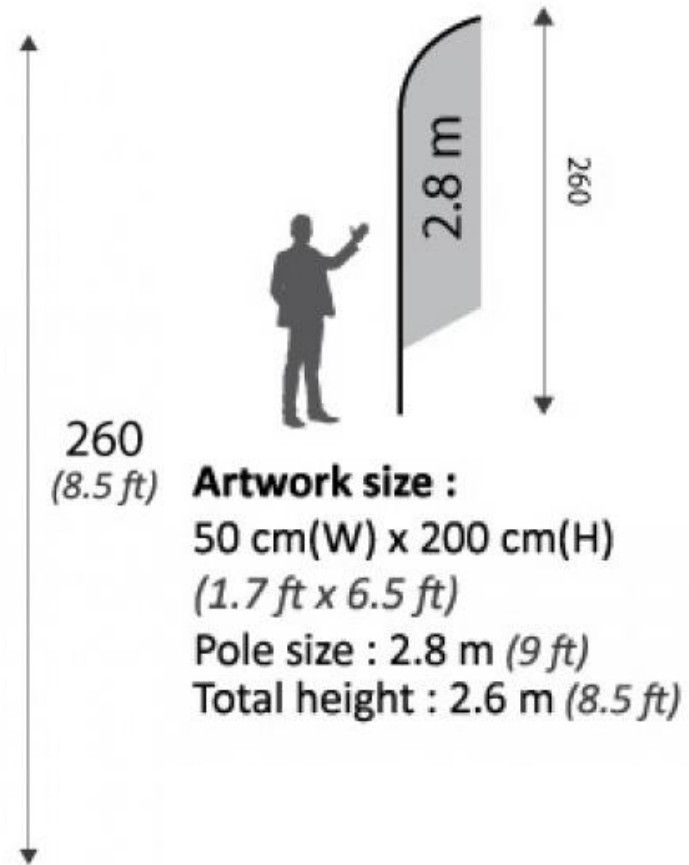

Harga : RM478

Artwork size :
120 cm(W) x 200 cm(H)
(4 ft x 6.5 ft)
Stand :
Aluminum Roller Stand

WIND FLAG / BEACH BANNER

Feather Flag 2.8m (S)

Artwork size : 50 cm(W) x 200 cm(H) (1.7 ft x 6.5 ft)

Pole size : 2.8 m (9 ft)

Total height : 2.6 m (8.5 ft)

Process day : 10 to 14 Working Days

Harga : RM540

WIND FLAG / BEACH BANNER

Feather Flag 3.4m (M)

Artwork size : 60 cm(W) x 240 cm(H)(2 ft x 8 ft)

Pole size : 3.4 m (11 ft)

Total height : 3.1 m (10 ft)

Pole size : 4.6 m (15 ft)

Total height : 4.1 m (13.5 ft)

Process day : 10 to 14 Working Days

Harga : RM648

Artwork size :
70 cm(W) x 340 cm(H)
(2.3 ft x 11 ft)
Pole size : 4.6 m (15 ft)
Total height : 4.1 m (13.5 ft)

Pole size : 2.8 m (9 ft)

Total height : 2.25 m (7.4 ft)

Process day : 10 to 14 Working Days

Harga : RM540

Artwork size :

75 cm(W) x 160 cm(H)
(2.5 ft x 5.2 ft)

Pole size : 2.8 m (9 ft)

Total height : 2.25 m (7.4 ft)