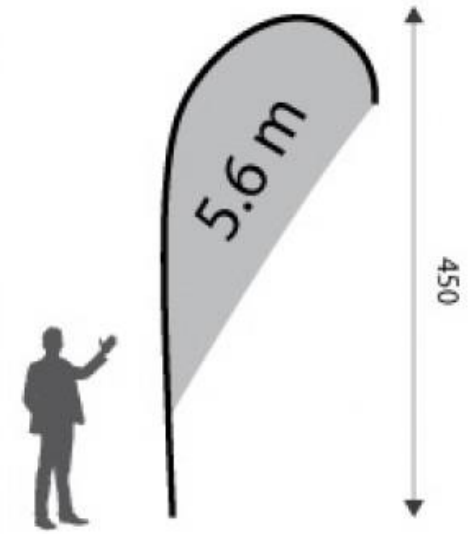

Artwork size :

75 cm(W) x 160 cm(H)
(2.5 ft x 5.2 ft)

Pole size : 2.8 m (9 ft)

Total height : 2.25 m (7.4 ft)

WIND FLAG / BEACH BANNER

Teardrop Flag 4.6m (L)

Artwork size : 110 cm(W) x 290 cm(H) (3.6 ft x 9.5 ft)

Pole size : 4.6 m (15 ft)

Total height : 3.8 m (12.5 ft)

Process day : 10 to 14 Working Days

Harga : RM756

Artwork size :

110 cm(W) x 290 cm(H)
(3.6 ft x 9.5 ft)

Pole size : 4.6 m (15 ft)

Total height : 3.8 m (12.5 ft)

WIND FLAG / BEACH BANNER

Teardrop Flag 5.6m (XL)

Artwork size : 130 cm(W) x 350 cm(H)(4.3 ft x 11.5 ft)

Pole size : 5.6 m (18 ft)

Total height : 4.5 m (15 ft)

Process day : 10 to 14 Working Days

Harga : RM756

Artwork size :
130 cm(W) x 350 cm(H)
(4.3 ft x 11.5 ft)
Pole size : 5.6 m (18 ft)
Total height : 4.5 m (15 ft)

PROMOTION COUNTER

Budget Promotion Counter

Budget Promotion Counter

Budget Sampling Booth

Dimensions(cm): W:80cm H:170cm D:40cm