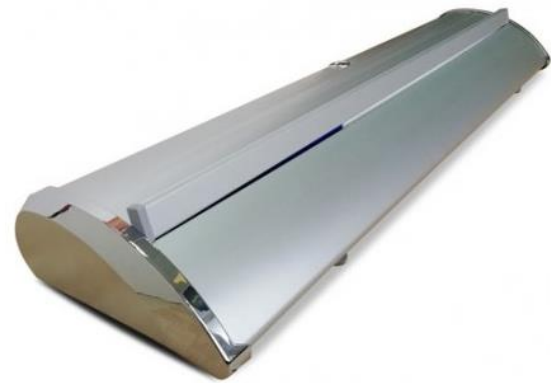

LUXURY Roll Up Bunting

Code : LRU85-PP-ML

Size : 85cm (W) x 200cm (H)

Graphic Size : 85cm (W) x 207cm (H)

Material : Synthetic Paper + Matte Lamination

Stand : Luxury Aluminum roller stand

Harga : RM460

Artwork size :
85 cm(W) x 200 cm(H)
(2.8 ft x 6.5 ft)
Stand :
Luxury Aluminum Roller Stand